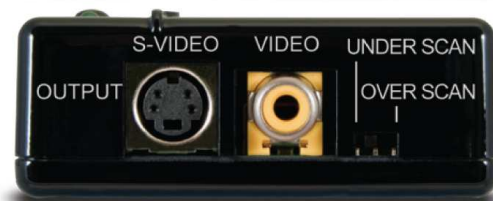

# SY-PT385A New Product

## PC/VGA to CV & SV (NTSC & PAL)

The SY-PT385A is a PC to Video scan converter which is designed to convert a variety of PC analogue video signals from VGA to WUXGA. This device also converts between interlaced NTSC or PAL video and features a frame rate conversion function in addition to an Overscan / Underscan function that allows users to view a PC source on a Composite or S-Video monitor without cropping the images.

### FEATURES

- Automatically detects and converts incoming PC images to NTSC or PAL
- Supports high resolution PC inputs from VGA to WUXGA
- Downscapes PC video to Composite/S-Video
- Supports Image Overscan/Underscan
- Supports ADC conversion

### SPECIFICATIONS

Input:	1x 15pin Dsub (1x RGBHV)
Output:	1x RCA (1x Composite) 1x S-video plug (1x S-video)
Power:	5V/2.6A DC (US/EU standards, CE/ FCC/UL certified)
Dimensions:	60mm (W) x 110mm (D) x 20mm (H)
Gross Weight:	400g
Net. Weight:	100g
Packaging:	Boxed